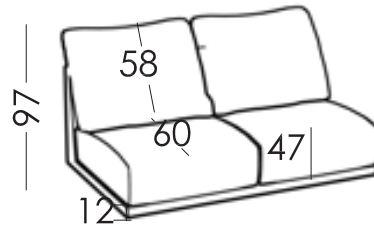

## Measures

Width:	
Height:	97cm
Depth:	95cm
Seat height:	47cm
Arm height:	
Back height:	58cm
Depth open:	205cm

## Mattress

Composition:	Padded fabric + foam + viscoelastic
Fire retardant:	Fire retardant mattress availability
Measures:	Width 80   140   160cm   Length 195cm
Thickness:	13   18 cm
Mechanical test:	EN 13759:2012
Cycles:	5000
	For more information, please refer to the mattress data sheet.